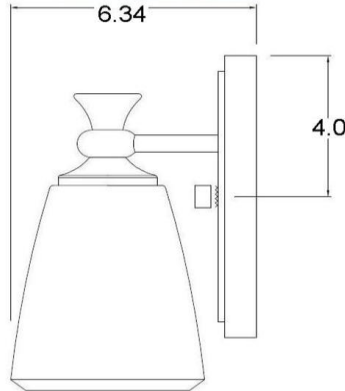

MISENO
— TAKE ME HOME —

BY

KICHLER

1 Light Wall Sconce Fixture SBU136655 + CH, NI, ORZ

Product Description:

1lt Wall Sconce Fixture
With Etched Opal Glass

Available finishes

Chrome, Brushed Nickel, Oil Rubbed Bronze

Technical Information

Weight:	2
Safety Rating:	DAMP
Material:	Steel
Lamp Base:	(1) E26- Medium
Height:	9.51
Width:	5
Ext:	6.34
ADA:	No
HCWO:	4
Lamp Included:	No
Energy Efficient:	No
Light Source:	100W A19
Extra Lead wire:	6