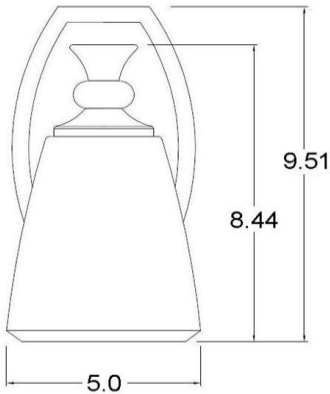

MISENO
— TAKE ME HOME —

BY

KICHLER

1 Light Wall Sconce Fixture SBU136655 + CH, NI, ORZ

Product Description:

1lt Wall Sconce Fixture
With Etched Opal Glass

Available finishes

Chrome, Brushed Nickel, Oil Rubbed Bronze

Technical Information

Weight:	2
Safety Rating:	DAMP
Material:	Steel
Lamp Base:	(1) E26- Medium
Height:	9.51
Width:	5
Ext:	6.34
ADA:	No
HCWO:	4
Lamp Included:	No
Energy Efficient:	No
Light Source:	100W A19
Extra Lead wire:	6